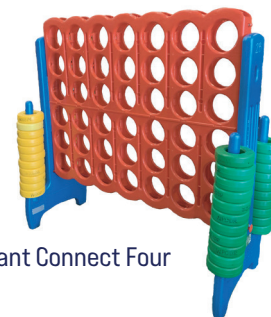

Giant Connect Four