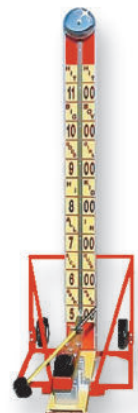

CARNIVAL GAMES

	24-hr	Weekend
Art Spinner	\$20	\$42
Balloon Darts	\$7	\$15
Basket Toss	\$10	\$22
Bean Bag Toss	\$4	\$9
Big Mouth Case	\$7	\$15
Bottle Ring Toss	\$7	\$15
Coke Toss	\$7	\$15
Crazy Hat	\$7	\$15
Dunking Booth	\$120	\$250
First and Ten	\$7	\$15
Fish Bowl Toss	\$7	\$15
Frog Hop Case	\$7	\$15
Giant Chess or Checkers	\$10	\$22
Giant Connect Four	\$10	\$22
Giant Jenga	\$7	\$15
Gone Fishin Case	\$7	\$15
High Striker Large	\$60	\$125
High Striker Small	\$20	\$45
Santa, Grinch or Elf Costume	\$12	\$25
Horseshoe Toss (Regular or Case)	\$7	\$15
Inflatable Air Dancer	\$20	\$42
Kids Horse Race Set	\$12	\$28
Krazy Cans (Regular or Case)	\$7	\$15
Milk Jug Toss	\$7	\$15
Pass The Pig	\$4	\$9
Pig Race	\$15	\$32
Pin The Tail	\$7	\$15
Potty Toss	\$7	\$15
Ring Toss (Regular or Case)	\$7	\$15
Skee Ball	\$8	\$17
Spikeball	\$10	\$22
Spill The Milk	\$7	\$15
Stand Bottle Case	\$7	\$15
Tic-Tac-Toe	\$7	\$15
Win Lose Draw	\$7	\$15

Dunking Booth

Giant Connect Four

Kids Horse Race Set

High Striker Large

GAMES & OUTDOOR SPORTS

	24-hr	Weekend		24-hr	Weekend
Badminton Set	\$4	\$9	Lawn Darts	\$10	\$22
Ball - Basketball, Football, Kickball, Soccer Ball, Baseball, Volleyball	\$2	\$3	Lawn Skis	\$5	\$11
			Mega Pong Set	\$20	\$42
Baseball Bat	\$2	\$3	Metal Detector	\$7	\$15
Bike - Road, Mountain or Hybrid	\$7	\$15	Pass The Pigs	\$4	\$9
Bike Rack - Trunk, or Hitch Mount	\$7	\$15	Polish Horseshoes	\$3	\$7
Bocce Ball	\$3	\$7	Potato Sack Race	\$3	\$7
Cornhole Set	\$7	\$15	Sled	\$2	\$3
Croquet Set	\$4	\$9	Snowshoes	\$3	\$7
Disc Golf	\$4	\$9	Soccer Goal Set	\$4	\$9
Disc Golf Portable	\$10	\$22	Softball Base Set	\$3	\$7
Dodgeball Set	\$4	\$9	Softball Set	\$15	\$32
Flag Football	\$5	\$11	Sports Cones (30)	\$2	\$3
Frisbee	\$2	\$3	Tug of War Rope	\$3	\$7
Golf-Chipping Game	\$10	\$22	Volleyball Bag Set	\$10	\$22
Horseshoe Set	\$3	\$7	Volleyball Set - Indoor	\$12	\$28
Jumbo Pong	\$10	\$22	Mega Volleyball	\$12	\$28
Kan Jam	\$5	\$11	Washer Toss	\$5	\$11
Ladder Ball	\$5	\$11	Yard Dice	\$4	\$9